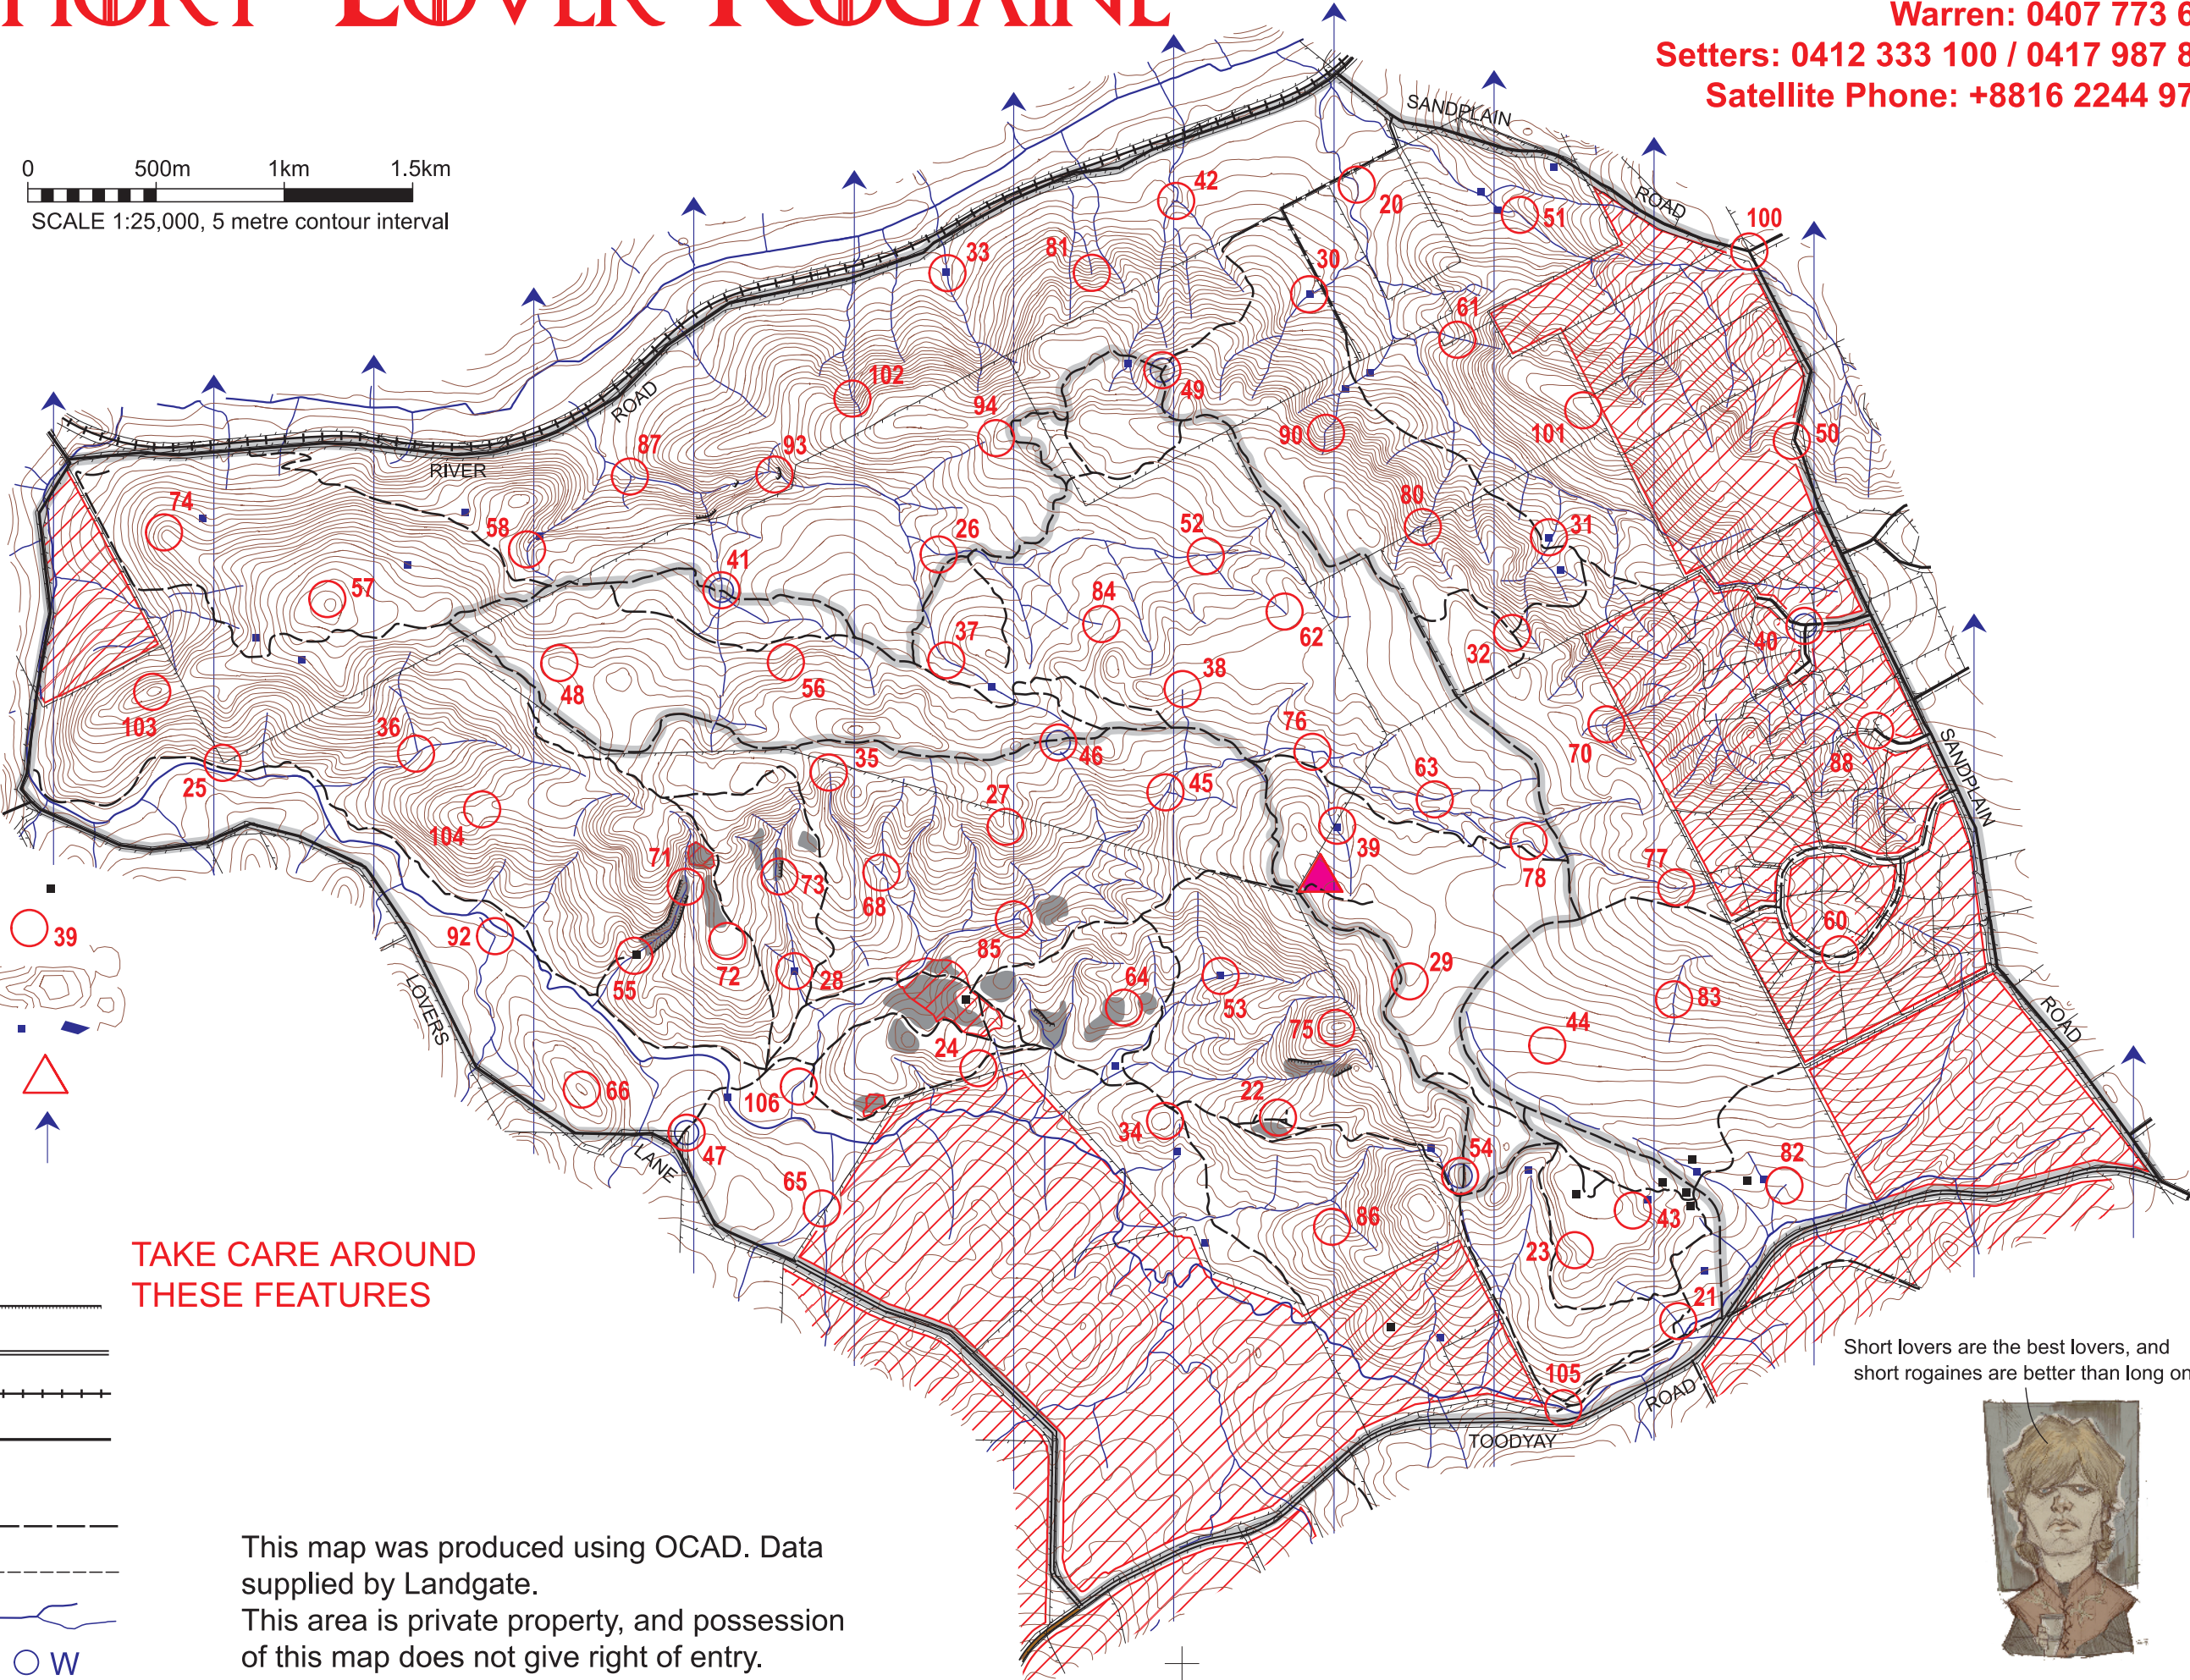

THE SHORT LOVER ROGAINE

Emergency Contacts:
 Warren: 0407 773 697
Setters: 0412 333 100 / 0417 987 859
Satellite Phone: +8816 2244 9700

Setters
 Bryce Crage
 Paul Dowling

Vetters
 David Symons
 Natalie Jagals

WA ROGAING ASSOCIATION
<http://wa.rogaine.asn.au>

SIX HOUR ROGAINE
 7th MARCH 2014

LEGEND

- Building
- Control
- Contours
- Dams
- Hash House
- Magnetic North Line
- Out of Bounds
- Stone quarry
- Significant cliff
- Sealed Road
- Railway Line
- Gravel Road
- Patrolled Road
- Gravel Track
- Minor track
- River / Watercourse
- Water Drop

TAKE CARE AROUND THESE FEATURES

This map was produced using OCAD. Data supplied by Landgate.
 This area is private property, and possession of this map does not give right of entry.

Short lovers are the best lovers, and short rogaines are better than long ones...